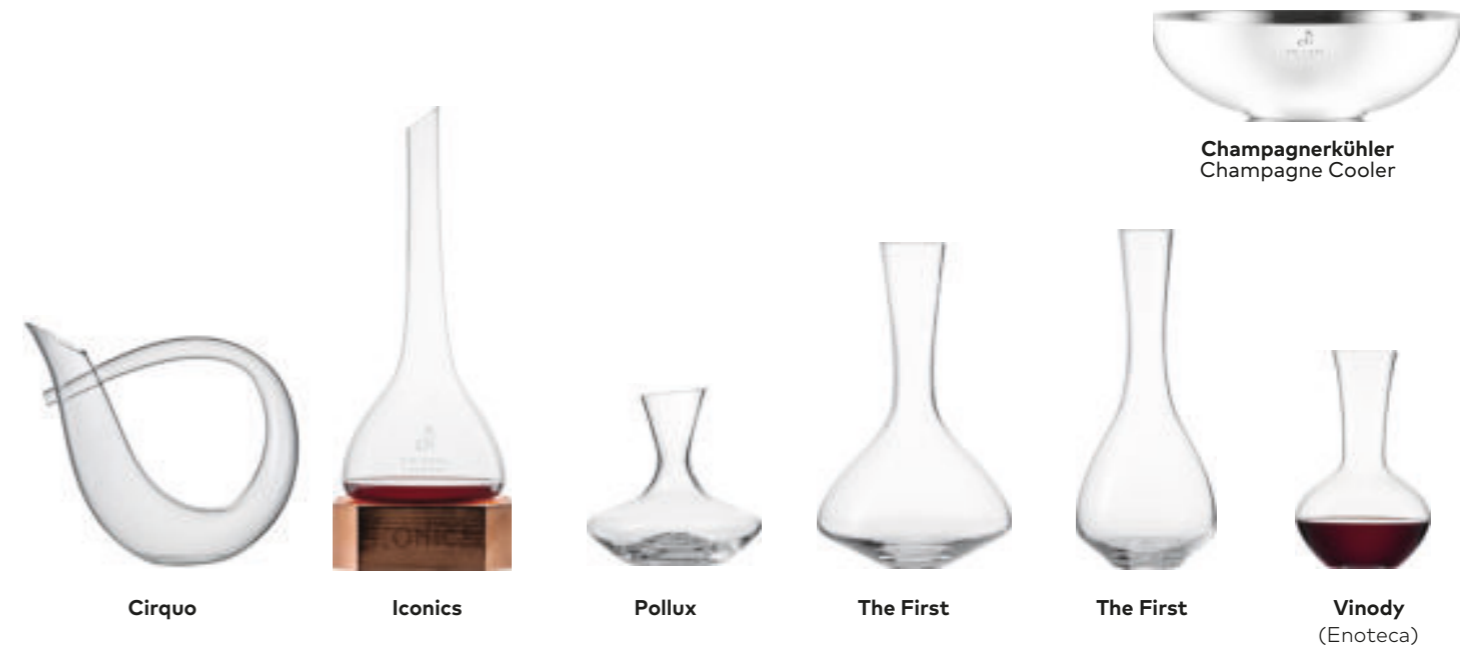

Champagnerkühler & Dekanter Champagne Cooler & Decanters

Artikel Item	Größe Size	Bestell- Nr. neu new Order no.	Bestell- Nr. alt former Order no.	Artikel per VE Item per VE	St./ Pal. Pool	Höhe mm Height mm	Ø mm dia. mm	Inhalt ml Ca- pacity ml	EAN der VE EAN per package
Champagnerkühler Champagne Cooler - Form 3604	-	123308		1	14	232	436	-	4001836116152
Cirquo Dekanter ¹⁾ ** Decanter ¹⁾ ** - Form 2834	0,75l	122333	117163	1	42	310	340	750	4001836096034
Iconics Dekanter mit Holzsockel ¹⁾ ** Decanter with Woodfoot ¹⁾ ** - Form 2856	0,75l	122238	120769	1+1	15	536	210	750	4001836093187
Pollux Rotweindekanter ¹⁾ ** Red Wine Decanter ¹⁾ ** - Form 2713	1l	122332	105230	1	36	230	232	1000	4001836096010
The First Rotweindekanter ¹⁾ ** Red Wine Decanter ¹⁾ ** - Form 2797	1,5l	122179	112910	1	30	352	218	1500	4001836091732
The First Weißweindekanter ¹⁾ White Wine Decanter ¹⁾ - Form 2797	0,75l	112909	112909	1	30	355	153	750	4001836023375
Vinody Rotweindekanter ¹⁾ ** Red Wine Decanter ¹⁾ ** - Form 2803	0,75l	122200	113736	1	48	282	175	750	4001836092265
Glaspoliertuch ZG * Glass Polishing Towel ZG *	-	-	121279	1	-	70x50	-	-	4001836106436

¹⁾ Mit der speziellen Oberflächenveredelung DROP PROTECT wird die Tropfenbildung außen am Glas verhindert.

¹⁾ The specially refined DROP PROTECT finish keeps drips inside the glass, so preventing unsightly stains from developing.

** erhältlich im ZWIESEL GLAS Consumer Packaging available in ZWIESEL GLAS Consumer Packaging